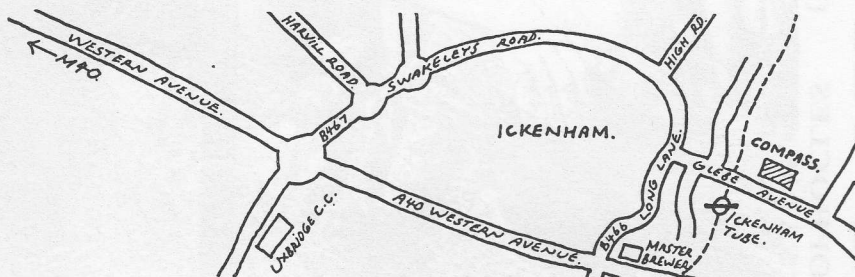

'OEDIPUS REX' by Sophocles

The powerful and tragic struggle of King Oedipus against his destiny. Oedipus arrives and saves the city of Thebes by answering the riddle of the Sphinx. He is made king and marries the widowed queen. His people are smitten by a plague and the tragedy unfolds as he is driven to discover the reason for this devastation.

This is a drama which potentially reverberates in every man. Sophocles' tragedy is revealed through characters and chorus and the Proscenium production will tell the story in speech, dance and song.

BOOKING

Tickets £6 full price and £4 concessions (OAP, Students, UB40 and Groups over 10). Proscenium Box Office 0181 954 7169. Compass Box Office 01895 673200.

ROUTES TO THE COMPASS

By Road

Take A40 and turn off onto B466/A437 (Hillington Circus) towards Ruislip and Ickenham. At first shops turn right into Glebe Avenue. Compass is on left immediately beyond Ickenham Tube.

By Tube

Metropolitan or Piccadilly line to Ickenham Station. Turn right down hill. Compass is 50 metres on left.

By Bus

U1 or 98 to Ickenham Village.

Enjoy a meal before the show!
THE BISTRO

is now serving meals from 6.30pm at every Friday and Saturday Function.

The Compass Arts Theatre is an Arts/Education facility managed in partnership with the London Borough of Hillington.

Proscenium is affiliated to the Harrow Arts Council and is a registered charity - no. 283141.